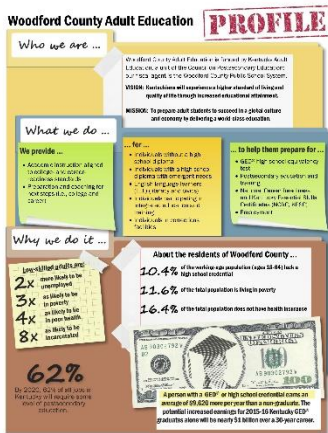

The following was sent to the listserv.

NEW marketing/recruitment materials available!

There are many new downloadable, customizable marketing/recruitment materials now available here: <http://kyae.ky.gov/educators/recruitment.html>

ALL of these materials were created based on programmatic request. Please don't hesitate to share your ideas and request marketing materials; it's likely something from which everyone can benefit!

Items now available online are:

CUSTOMIZABLE COUNTY PROFILE

This profile is like the KYAE Profile, [found here](#). There is a corresponding piece that provides instructions on how to customize the profile, including links to county and programmatic information you may want to include.

MEXICAN RESTAURANT PLACEMAT